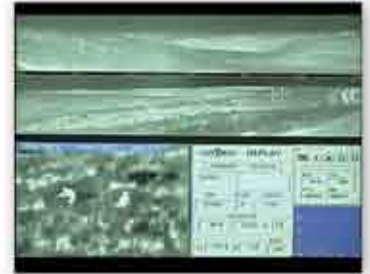

CEDAR

Panoramic Automatic Intruder Detection System

- Remote Controlled EO/IR Systems.
- Sensors:
 - IR Camera for observation and scanning.
 - CCD Camera for observation and scanning.
 - Laser Range Finder (optional).
- Wide panoramic scan and display.
- Autonomous 24/7 scan.
- Real time automatic intruder detection in Scan Mode - Virtual Fence.
- Passive – no RF radiation.
- Long and variable ranges for Virtual Fence.
- Multi target detection.
- Intruder recognition while scanning.
- Intruder ID and tracking using Observation Mode.
- Installation on poles, towers, etc.
- Target acquisition by coordinates.
- New concept.